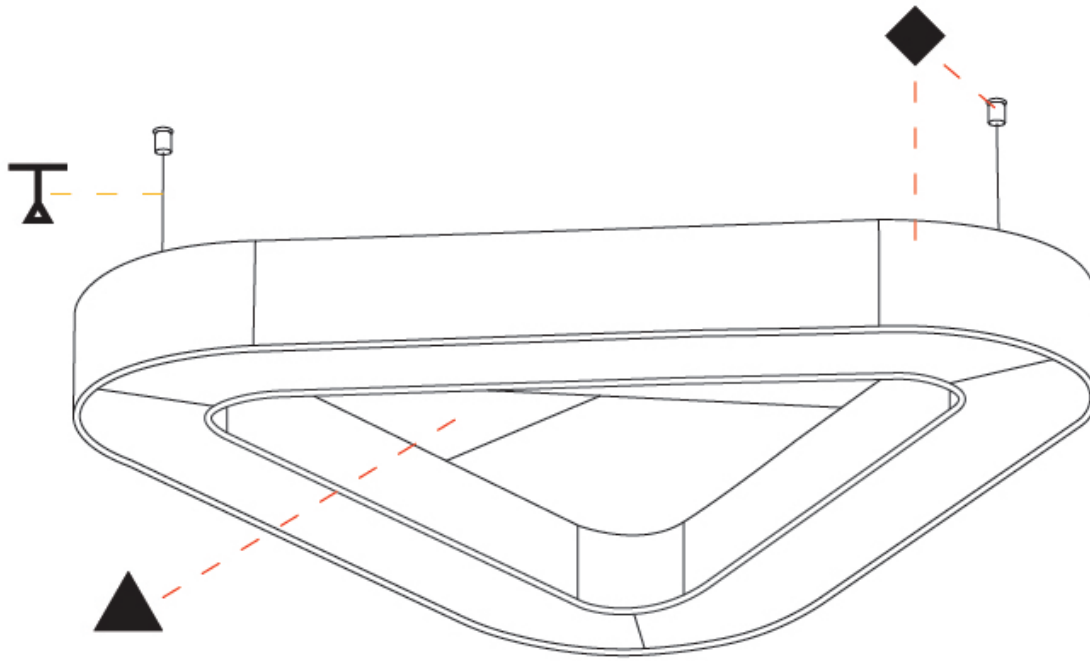

VICTORY ACOUSTIC SUSPENSION

A300745-

PROJECT	_____
TYPE	_____
SPECIFIER	_____
QUANTITY	_____
DATE	_____

A