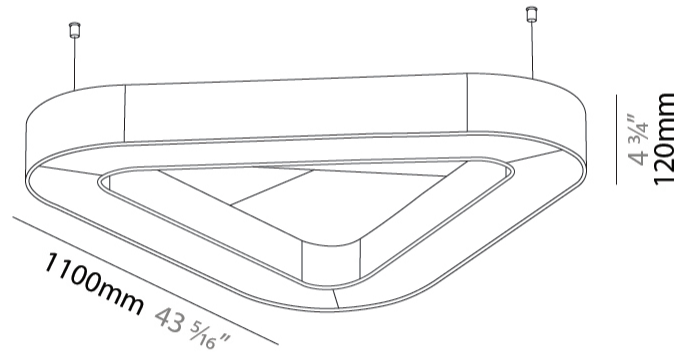

GENERAL

Series: Victory Acoustic
Partner: Prolicht
Division: Architectural
Installation: Suspension
Product Type: Acoustic
Mounting Location: Ceiling
Light Distribution: Direct / Indirect

PHYSICAL

Shape: Round
Length (mm): 1100
Length (in): 43 ⁵/₁₆
Width (mm): 1012
Width (in): 39 ¹³/₁₆
Height (mm): 120
Height (in): 4 ³/₄
Diffuser: PMMA - Opal / Micro-Prism
Fixture Finish: SSR / BKV / CWI / CRY / HAB / UFT / ITA / RUA / FTG / MYG / LOD / PUS / FRO / FUP / KIA / POP / BLS / SPG / MEY / GOH / CHC / COM / ABZ / JAG / OBR / MOS / ROR
Acoustic Finish: SFW / CYW / SEE / SYN / MTS / PMB / TTN / CYB / STO / DPE / BES / SHB / ARE / ANE / VRD / CRF
Fixture Material: Aluminum
Primary Material: Acoustic
Cable Details: 2000mm / 78 3/4" or 6000mm / 236 1/4" Transparent Cable

ELECTRICAL

Lamp Type: LED (Zhaga Standard)
Input Wattage (W): 73.4
Total Output Wattage (W): 66.3
Dimming: Non-Dimmable
Driver Included: Yes
Driver Location: Integrated
Driver Type: Constant Current - Universal
Driver Class: Class 2
Input Voltage (V): 120 - 277

LED

Color Temperature (°K): 2700 / 3000 / 3500 / 4000
Max. Delivered Lumen (lm): 3734 / 3865 / 4538 / 3929
Nominal Lumen (lm): 5745 / 5946 / 6982 / 6045
CRI: >90 CRI
Lamp Life (hrs): 50000

OPTICAL

RATINGS AND CERTIFICATIONS

Certified By: CSA Certified to UL and CSA Standards
IP rating: IP20